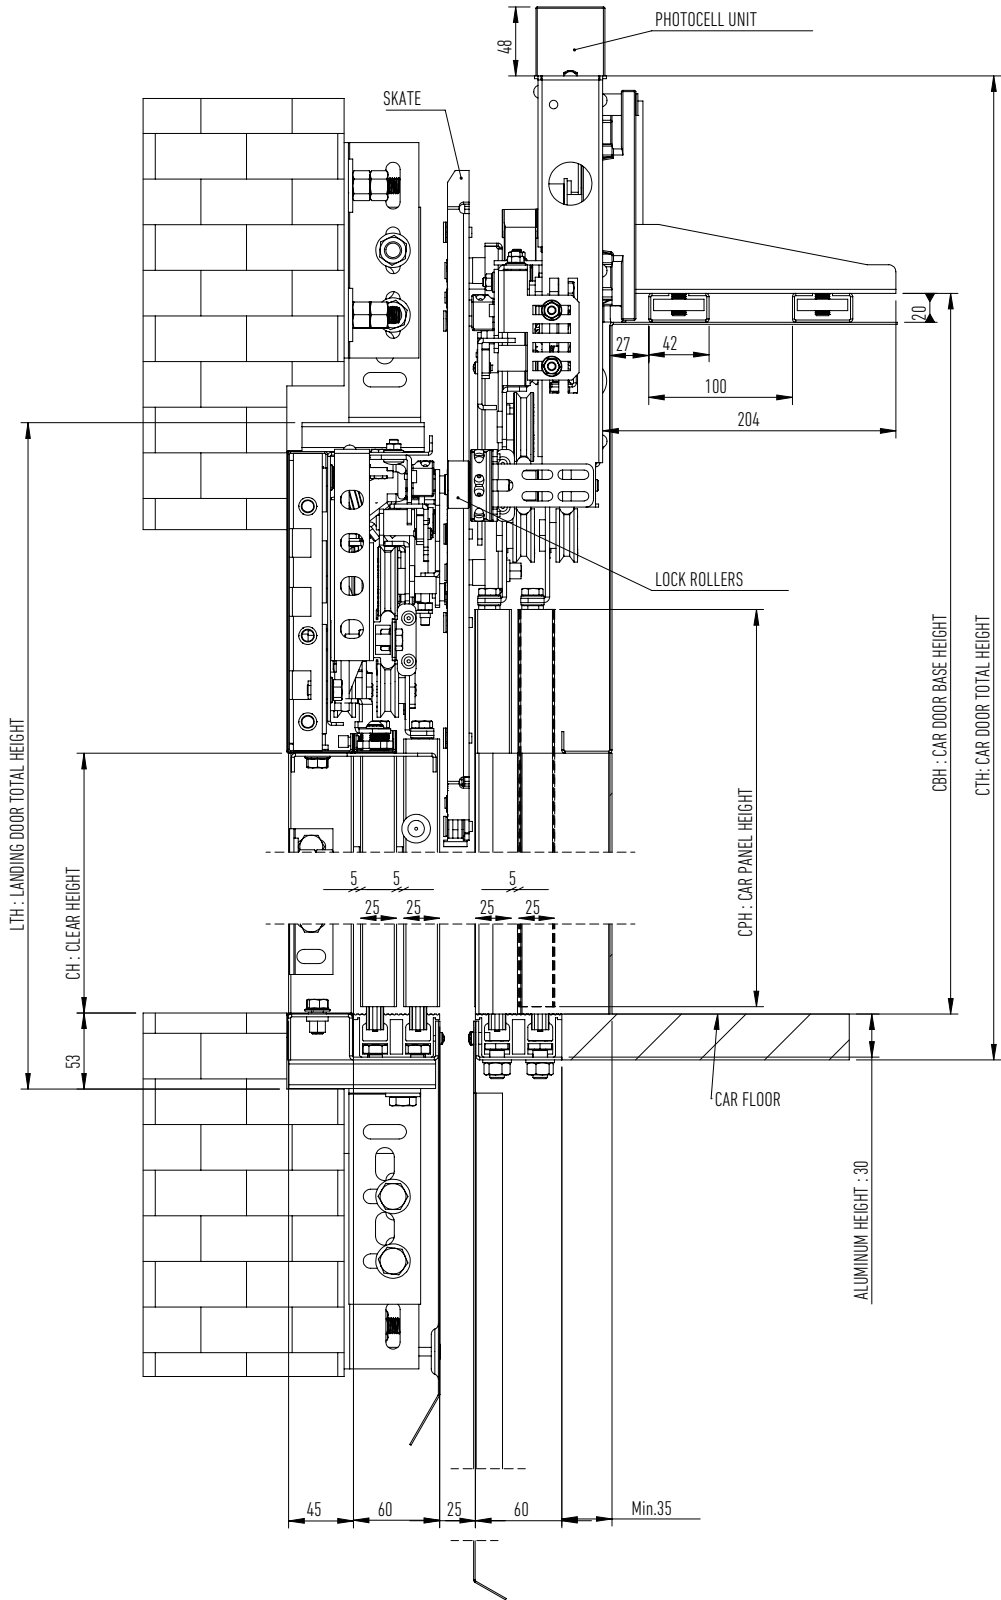

LDR / CDR / S50 SLIM TYPE
2 PANELS TELESCOPIC COUPLING ARRANGEMENT BETWEEN SKATE AND LOCK

*All dimensions are given in mm.

CH	LTH	CTH	CBH	CPH
2000	2282	2503	2320	2095
2100	2382	2603	2420	2195
2200	2482	2703	2520	2295